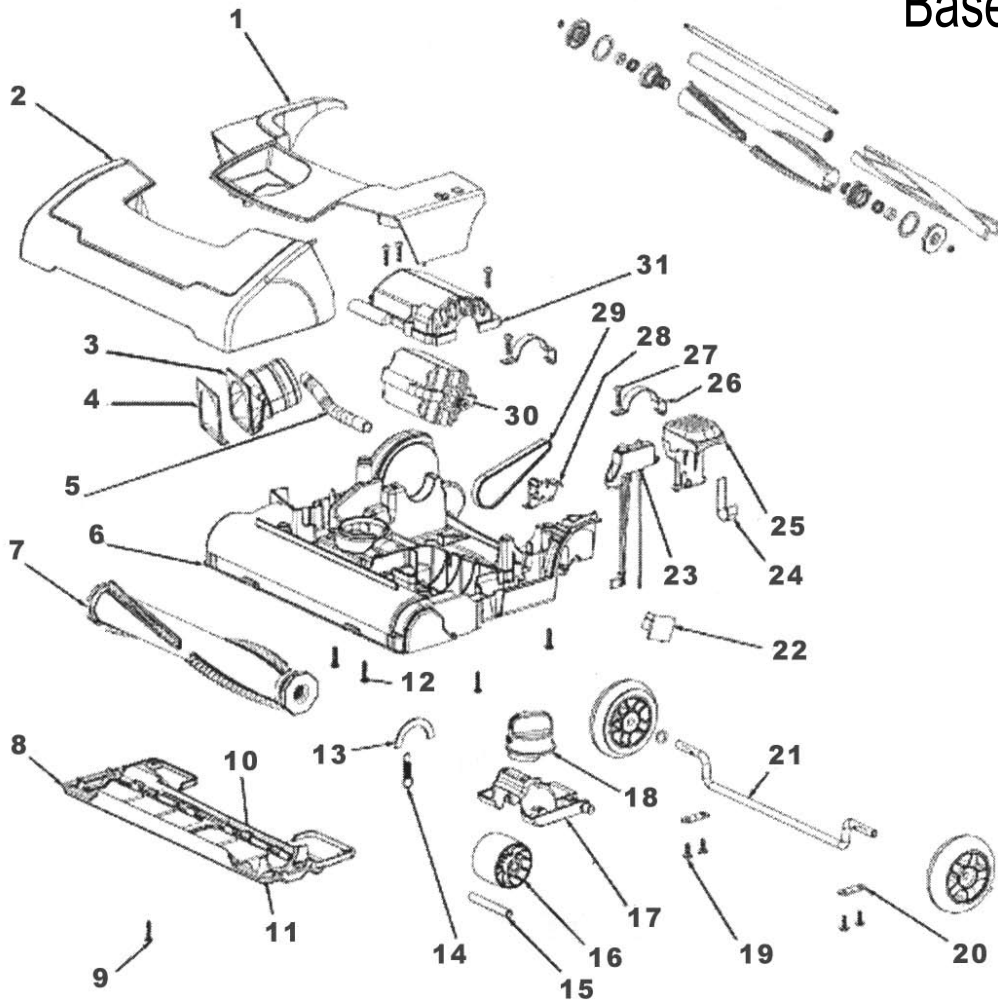

COMMERCIAL UPRIGHTS

Models: SC9150A, SC9180A

SC Series

Base & Hood

Index	Part No.	Description
1	N/A	Hood Assembly
2	N/A	Guard (carrier & graphics)
3	E-77134A119N	Adapter (base)
4	E-77130	Gasket (adapter)
5	E-77822	Tube (cooling)
6	E-63857	Base Assembly
7	E-63858	Brush Roll
	E-53158	Locknut (10 pack)
	E-76995	End Cap
	E-77124	Washer (felt)
	E-53114	Bearing Agitator (6 pack)
	N/A	Shaft (disturbulator)
	N/A	Pulley
	N/A	Tube (inner)
	N/A	Tube (disturbulator)
	N/A	Bristle Strips
	N/A	Retainer (bearing)
	E-53115	Tolerance Ring (10 pack)
	N/A	Foam Strip
8	E-77118	Soleplate Assembly
9	E-546696	Screw Package
10	E-78580	Gasket (soleplate)

Index	Part No.	Description
11	E-78907	Gasket (soleplate rear)
12	E-5323827	Screw Package
13	N/A	Felt (soleplate)
14	E-54943	Spring (10 pack)
15	E-77411	Front Axle
16	E-77117355N	Front Wheel W/In Mold Bus
17	E-77116355N	Wheel (carriage)
18	E-77114380N	Knob (height adjustment)
19	E-5323811	Screw Package
20	E-53201	Clamps (10 pack)
21	E-63860	Rear Wheel & Axle Assembly
22	E-78652	Vulcanized Paper (micros)
23	E-78290SV	Retainer Assembly
24	E-77136	Spring (handle release)
25	E-77135380N	Handle Release
26	E-77140	Clamp (motor)
27	E-5323827	Screw Package
28	E-593977	Micro Switch & Bracket
29	E-77133	Belt (poly V)
30	E-63861	Brush Roll Motor Assembly
31	E-77132119N	Cover (brush roll motor)