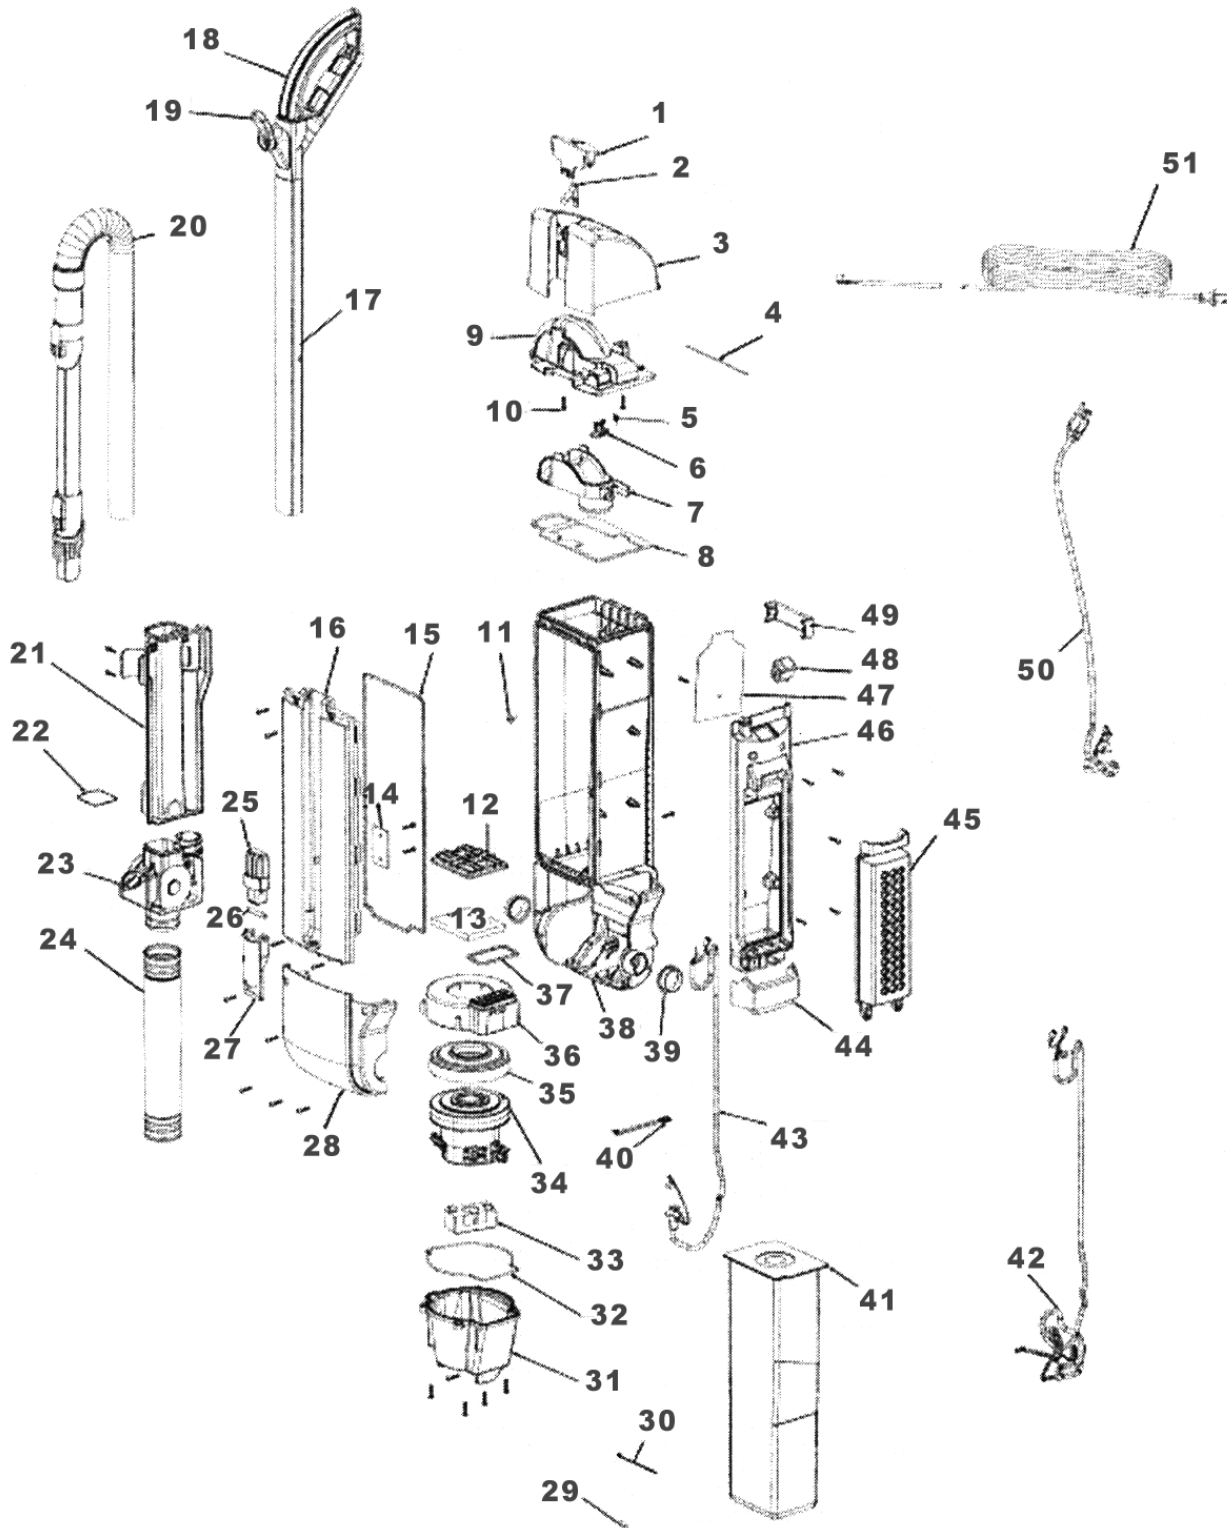

COMMERCIAL UPRIGHTS

Models: SC9150A, SC9180A

SC Series

BODY

COMMERCIAL UPRIGHTS

Models: SC9150A, SC9180A

SC Series

BODY

Index	Part No.	Description
1	E-77281355N	Latch (top cover)
2	E-77528	Spring (top cover)
3	E-77273308N	Cover (top)
4	E-77844	Hinge Pin (top cover)
5	N/A	Spring Package
6	E-77282355N	Lever (bag in place)
7	E-77270355N	Inlet (bag)
8	E-77274	Gasket (top cover)
9	E-77271355N	Inlet (cover)
10	E-5323827	Screw (package)
11	E-60160	Screw (10 pack)
12	E-77480355N	Grill (pre-motor filter)
13	E-77883	Media (filter)
14	E-77495	Clamp (plate)
15	E-77289	Gasket (front cover)
16	E-77267308N	Cover (front)
17	N/A	Tube (handle)
18	N/A	Upper Handle Assembly
19	N/A	Quick Cord Release
20	E-63864	Hose & Wand Assy
21	E-77275355N	Dirt Tube
22	E-78310	Gasket (dirt tube)
23	E-77125	Valve Assembly
24	E-70051380N	Hose (connector)
25	E-77284355N	Adapter (lower cord hook)
26	E-77529	Shaft (cord hook)
27	E-77283355N	Lower Cord Hook
28	E-77266308N	Cover (motor)
29	E-601921	Wire Splice
30	N/A	Cable Tie
31	E-77285313N	Shroud (motor)
32	E-77818	Gasket (motor shroud)
33	E-77295A	Grommet (suction motor)
34	E-63865	Motor Assembly
35	E-77288316N	Gasket (motor can)
36	E-77287119N	Shroud (motor cover)
37	E-78129	Gasket (cover motor shroud)
38	E-782611	Rear Housing Assembly
39	E-77141119N	Bushing (nylon)
40	E-3925219	Thermostat & Terminal Assy
41	E-63262	Bag Assembly Package
42	E-77527	Jumper Cord (upper)
43	E-77530	Jumper Wire (motor)
44	E-77291355N	Cover (HEPA shroud)
45	E-689104	HEPA Filter (washable)
46	E-77286355N	Shroud (HEPA)
47	E-78117	Vulcanized Paper
48	E-778161	Switch (rocker)
49	E-77744355N	Handle (carry rear)
50	E-78295	Supply Cord Assembly
51	E-76224	Cord (extension)