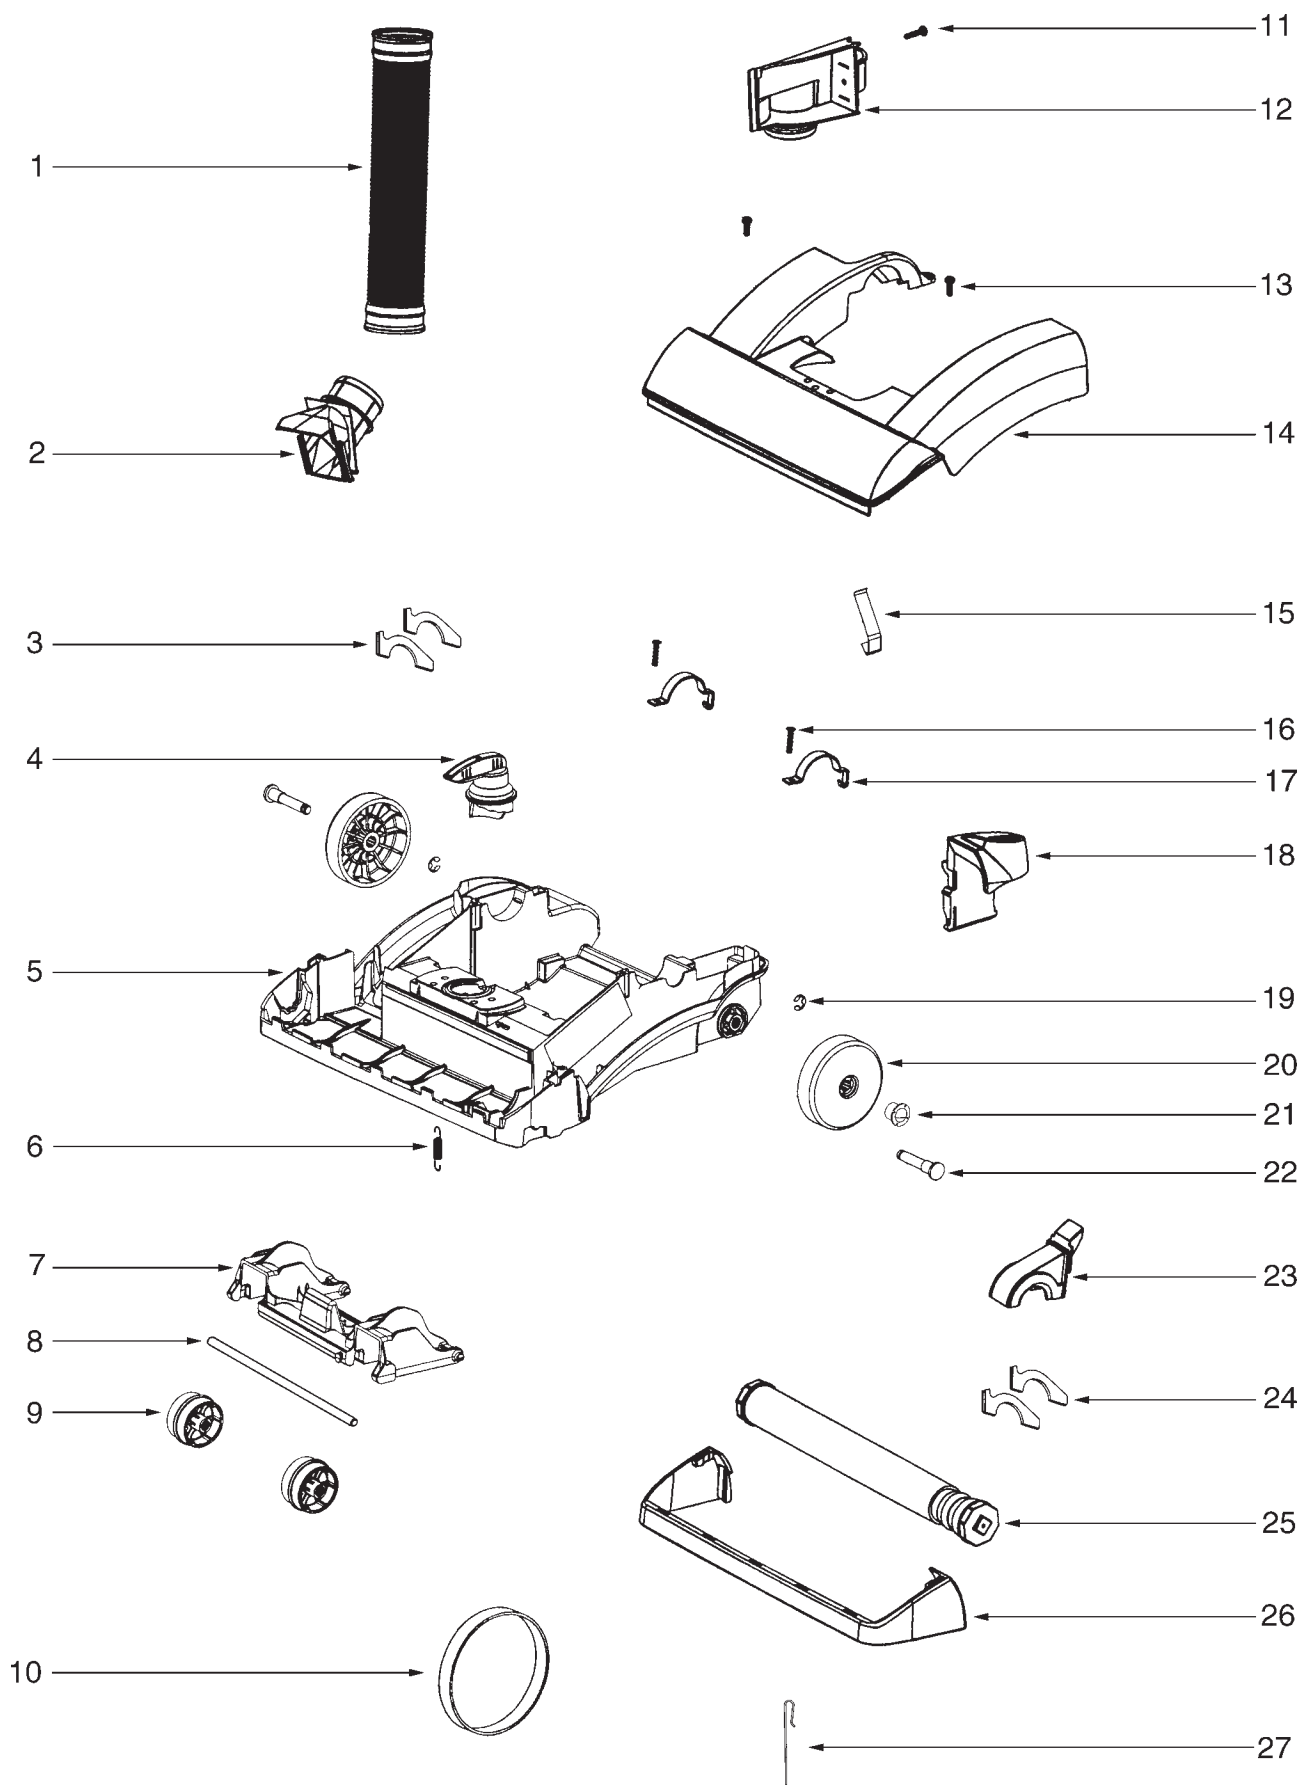

REPAIR PARTS LIST

Sanitaire Commercial Upright

SC5845A

SC5845A

1.	71466	BASE HOSE
2.	71447-119N	BASE ADAPTER
3.	73153	BASE FELT GASKET
4.	71448-355N	HEIGHT ADJUSTMENT KNOB
5.	61877-10	BASE ASSEMBLY*
6.	54943	SPRING - pkg of 10
7.	71446A-119N	WHEEL CARRIAGE
8.	71478	FRONT AXLE
9.	39173A-119N	FRONT WHEEL
10.	61120A	BELT - pkg of 2
11.	53238-27	SCREW - pkg of 10
12.	71726-119N	BASE HOSE CONNECTOR
13.	53238-44	SCREW - pkg of 10
14.	61878-19	HOOD ASSEMBLY
15.	71574	HANDLE RELEASE SPRING
16.	53238-27	SCREW - pkg of 10
17.	71487	CLAMP
18.	71457-355N	HANDLE RELEASE
19.	54432-1	RETAINING RING - pkg of 10
20.	72117-119N	REAR WHEEL
21.	73432	AXLE BUSHING
22.	38590A	REAR AXLE
23.	71741A	BELT CAP**
24.	71672A	BELT CAP GASKET
25.	62228-2	BRUSHROLL
26.		FURNITURE GUARD ON HOOD ASSEMBLY ONLY.
27.	38063	BELT GUARD

* INCLUDES ITEMS 3, 4, 6, 7, 8, 9, 15, 18, 19, 20, 21, 22, 26 & 27

** INCLUDES ITEM 24

SC5845A

1.	38680-31	SUPPLY CORD
2.	28073A	SWITCH (ROCKER)
3.	60192-1	WIRE SPLICE - pkg of 5
4.	72126B-1	REAR HOUSING*
5.	71649	MOTOR GASKET
6.	60261-10	MOTOR ASSEMBLY
7.	71483	GASKET
8.	71480	PRE-MOTOR FILTER
9.	61863-14	MOTOR COVER**
10.	53238-27	SCREW - pkg of 10
11.	71460-313N	LENS
12.	53238-44	SCREW - pkg of 10
13.	70701-2	HEADLIGHT SOCKET & TERMINAL
14.	57940-3	HEADLIGHT
15.	39252-3	THERMOSTAT
16.	72127-1	SWITCH COVER
17.	53238-27	SCREW - pkg of 10
18.	71482	INTAKE GASKET
19.	53238-27	SCREW - pkg of 10
20.	71455-119N	LOWER TOOL PACK
21.	53238-27	SCREW - pkg of 10
22.	61840	HEPA FILTER - WASHABLE
23.	72006-5	FILTER COVER
24.	70084	MOTOR SUPPORT BUSHING
25.	71484	MOTOR COVER GASKET
26.	71969-1	MOTOR HUB GASKET
27.	71465	JUMPER CORD
28.	72224-1	SOUND FOAM
29.	70651-1	TUBE
30.	72167	PLUG