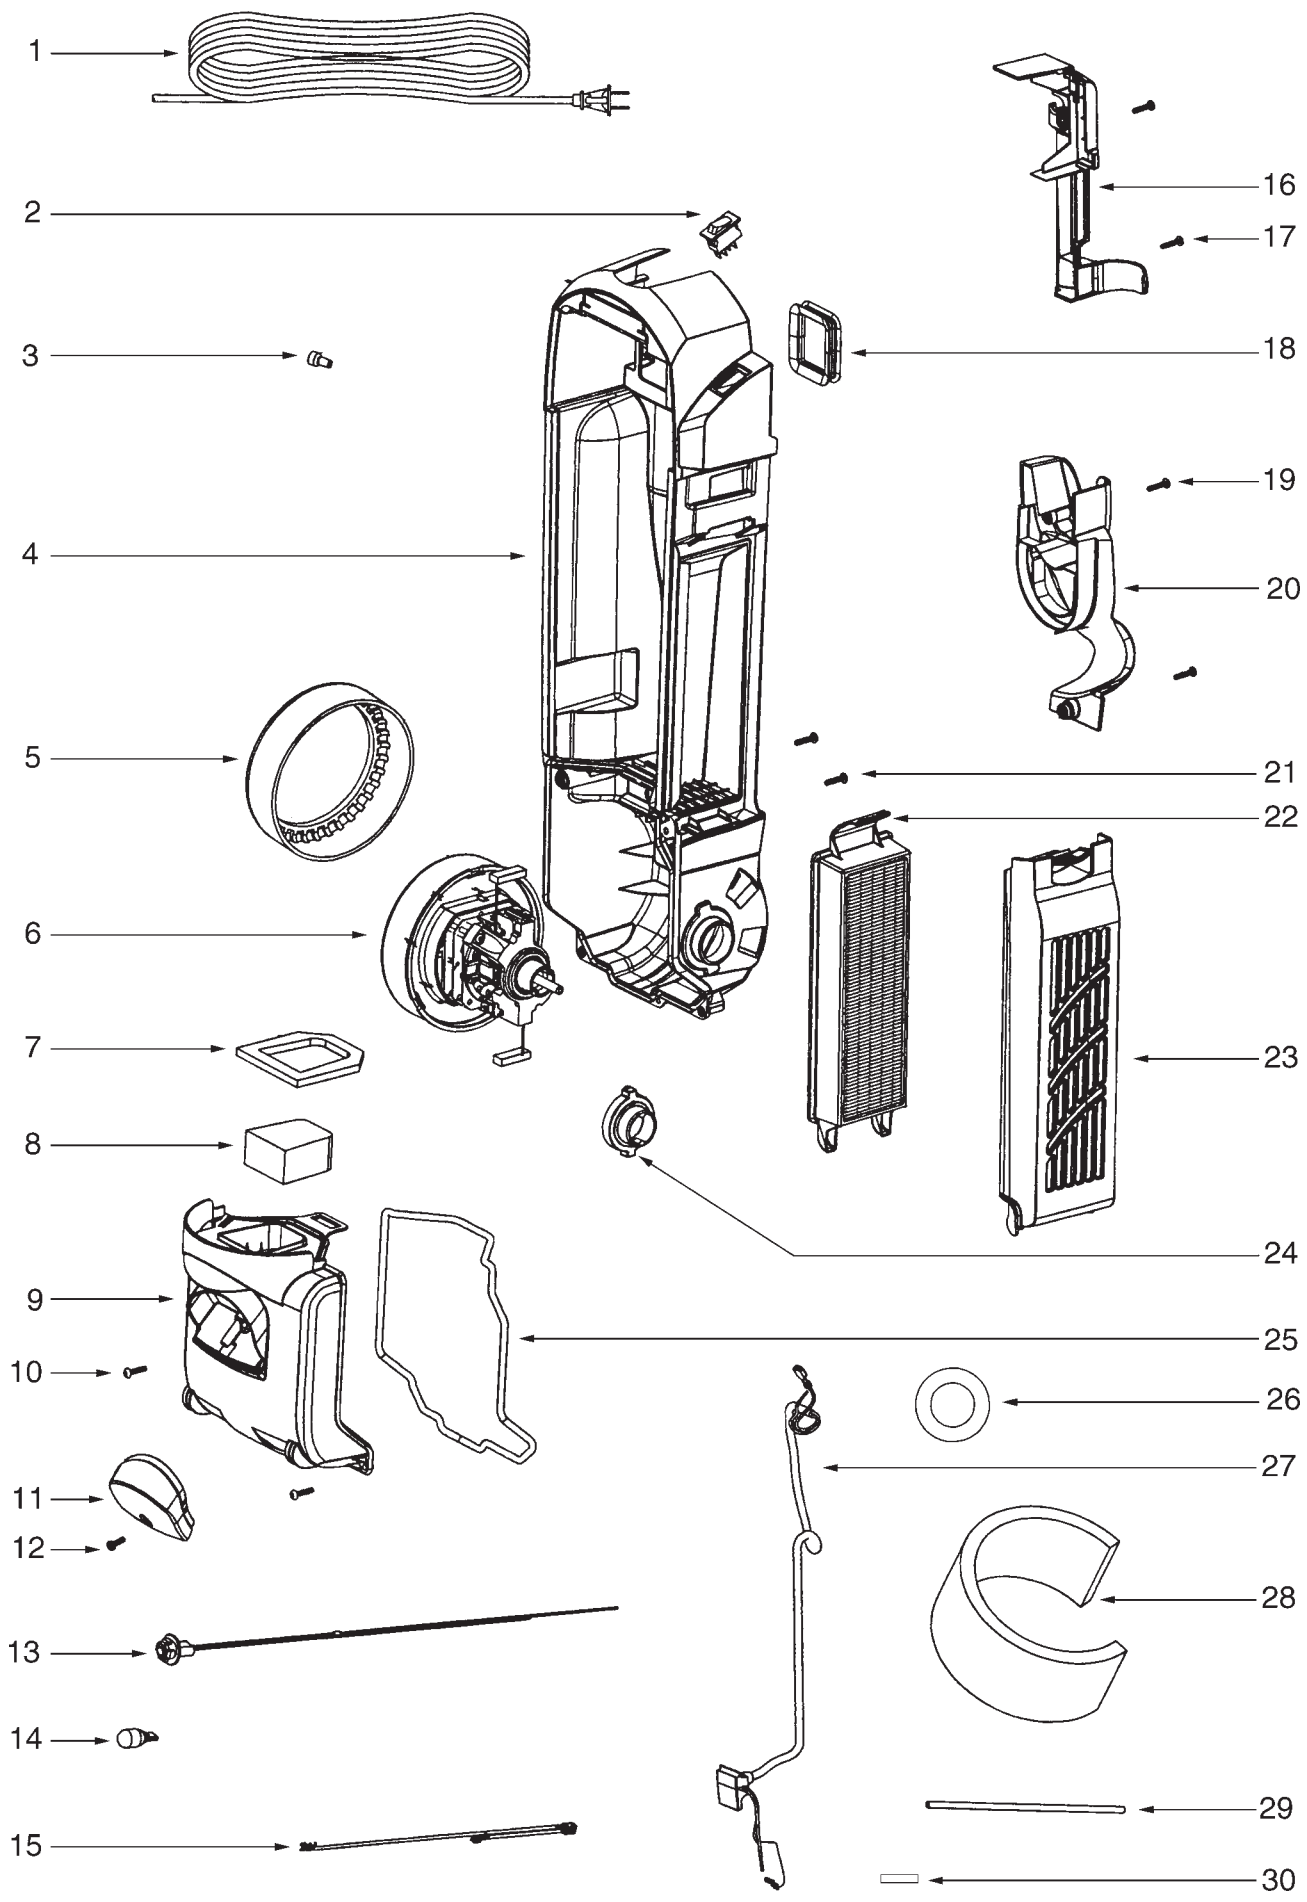

REPAIR PARTS LIST

Sanitaire Commercial Upright

SC5845A

SC5845A

1.	71466	BASE HOSE
2.	71447-119N	BASE ADAPTER
3.	73153	BASE FELT GASKET
4.	71448-355N	HEIGHT ADJUSTMENT KNOB
5.	61877-10	BASE ASSEMBLY*
6.	54943	SPRING - pkg of 10
7.	71446A-119N	WHEEL CARRIAGE
8.	71478	FRONT AXLE
9.	39173A-119N	FRONT WHEEL
10.	61120A	BELT - pkg of 2
11.	53238-27	SCREW - pkg of 10
12.	71726-119N	BASE HOSE CONNECTOR
13.	53238-44	SCREW - pkg of 10
14.	61878-19	HOOD ASSEMBLY
15.	71574	HANDLE RELEASE SPRING
16.	53238-27	SCREW - pkg of 10
17.	71487	CLAMP
18.	71457-355N	HANDLE RELEASE
19.	54432-1	RETAINING RING - pkg of 10
20.	72117-119N	REAR WHEEL
21.	73432	AXLE BUSHING
22.	38590A	REAR AXLE
23.	71741A	BELT CAP**
24.	71672A	BELT CAP GASKET
25.	62228-2	BRUSHROLL
26.		FURNITURE GUARD ON HOOD ASSEMBLY ONLY.
27.	38063	BELT GUARD

* INCLUDES ITEMS 3, 4, 6, 7, 8, 9, 15, 18, 19, 20, 21, 22, 26 & 27

** INCLUDES ITEM 24

SC5845A

1.	38680-31	SUPPLY CORD
2.	28073A	SWITCH (ROCKER)
3.	60192-1	WIRE SPLICE - pkg of 5
4.	72126B-1	REAR HOUSING*
5.	71649	MOTOR GASKET
6.	60261-10	MOTOR ASSEMBLY
7.	71483	GASKET
8.	71480	PRE-MOTOR FILTER
9.	61863-14	MOTOR COVER**
10.	53238-27	SCREW - pkg of 10
11.	71460-313N	LENS
12.	53238-44	SCREW - pkg of 10
13.	70701-2	HEADLIGHT SOCKET & TERMINAL
14.	57940-3	HEADLIGHT
15.	39252-3	THERMOSTAT
16.	72127-1	SWITCH COVER
17.	53238-27	SCREW - pkg of 10
18.	71482	INTAKE GASKET
19.	53238-27	SCREW - pkg of 10
20.	71455-119N	LOWER TOOL PACK
21.	53238-27	SCREW - pkg of 10
22.	61840	HEPA FILTER - WASHABLE
23.	72006-5	FILTER COVER
24.	70084	MOTOR SUPPORT BUSHING
25.	71484	MOTOR COVER GASKET
26.	71969-1	MOTOR HUB GASKET
27.	71465	JUMPER CORD
28.	72224-1	SOUND FOAM
29.	70651-1	TUBE
30.	72167	PLUG