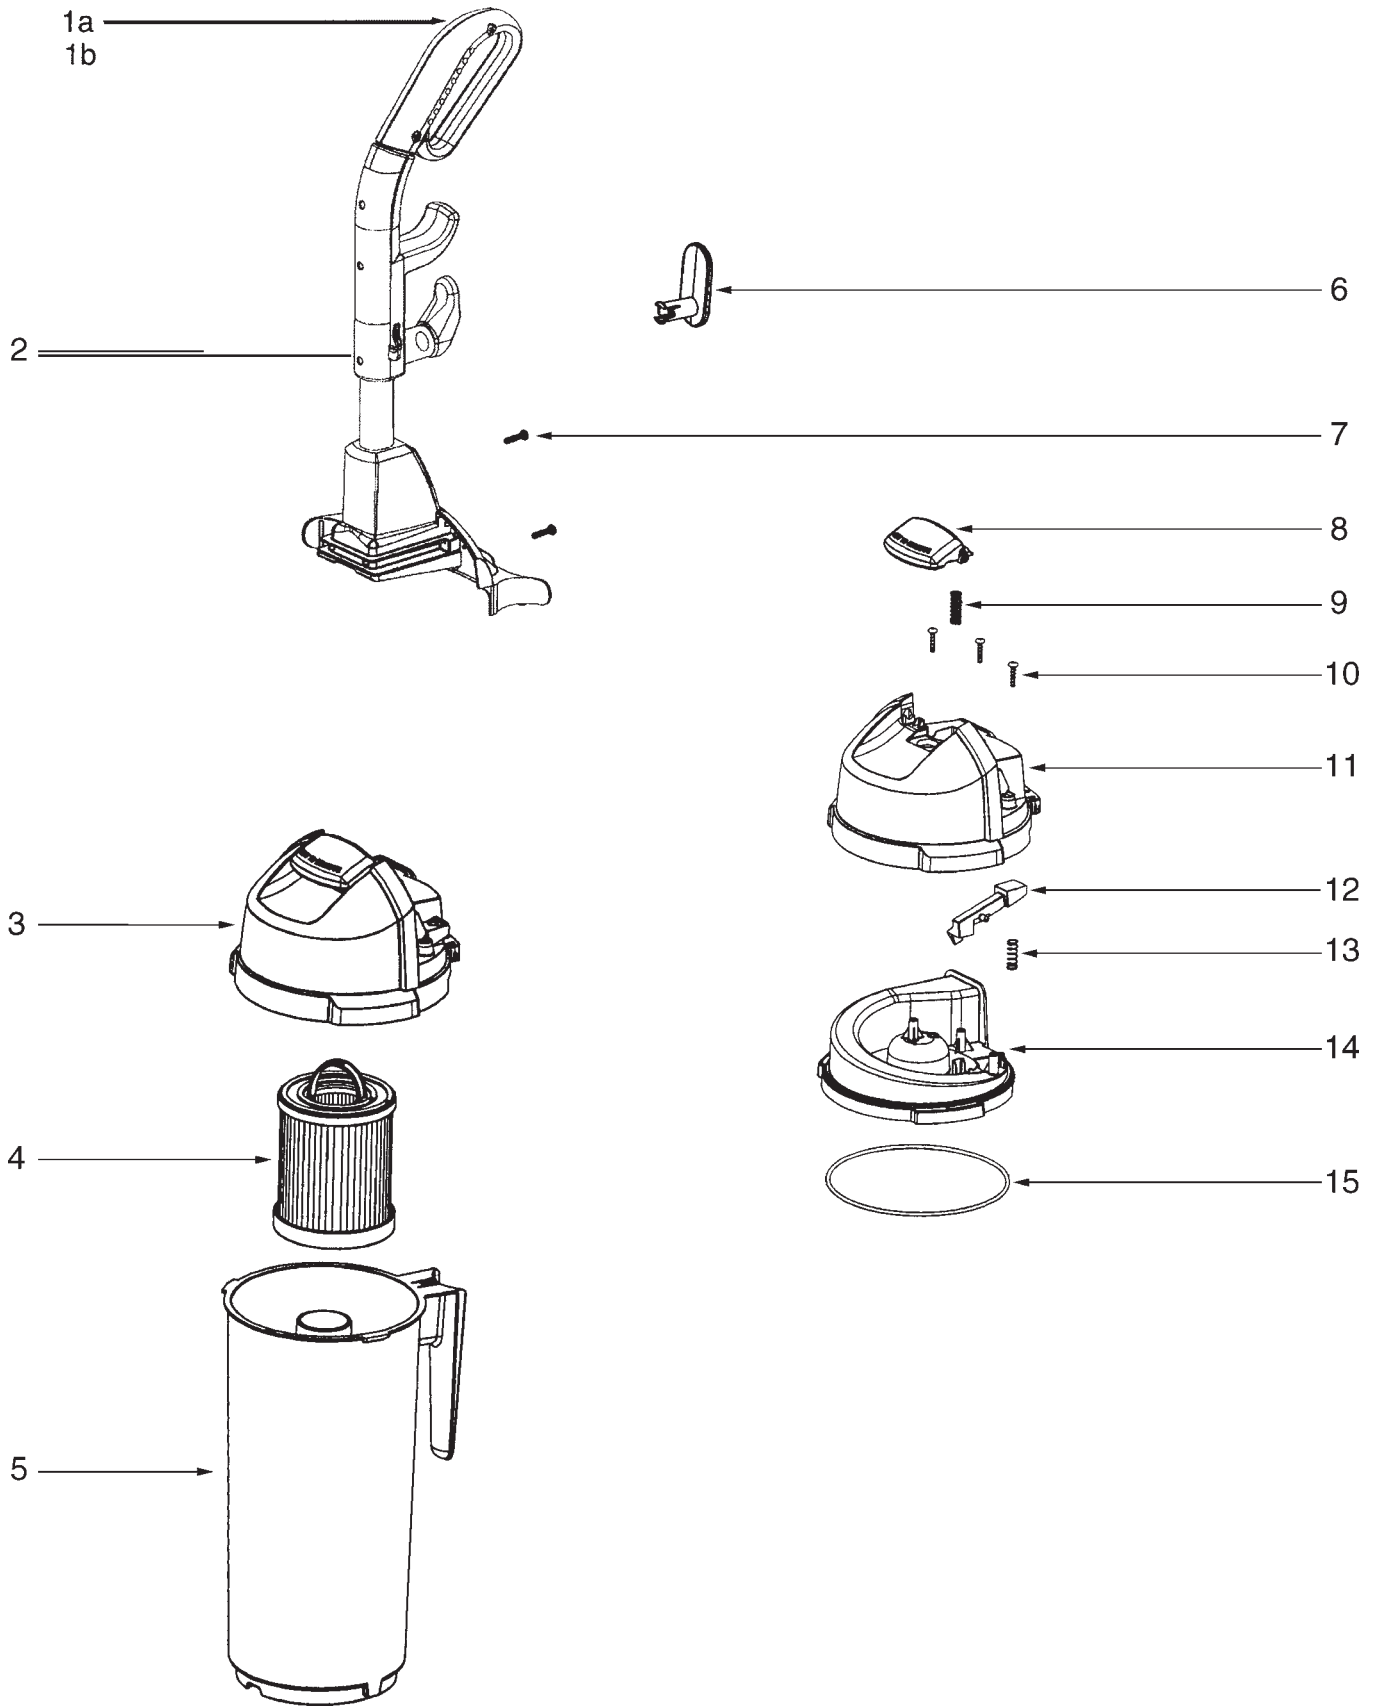

SC5845A

1a.	15596-355N	LEFT GRIP
1b.	15597-355N	RIGHT GRIP
2.	73175-1SV	HANDLE ASSEMBLY*
3.	71537-16	CYCLONE ASSEMBLY COMPLETE**
4.	61825	DUST CUP FILTER
5.	61864-1	DUST CUP ASSEMBLY
6.	28316-355N	CORD HOOK
7.	53238-44	SCREW - pkg of 10
8.	71479-355N	LATCH
9.	61866	LATCH SPRING - pkg of 5
10.	53238-27	SCREW - pkg of 10
11.		TOP COVER ON CYCLONE ASSEMBLY COMPLETE.
12.	71785-119N	CATCH
13.	61867	SPRING - pkg of 5
14.	71451-119N	CYCLONE
15.	71475	GASKET

* INCLUDES ITEMS 1 & 6

** INCLUDES ITEMS 8, 9, 10, 11, 12, 13, 14 & 15