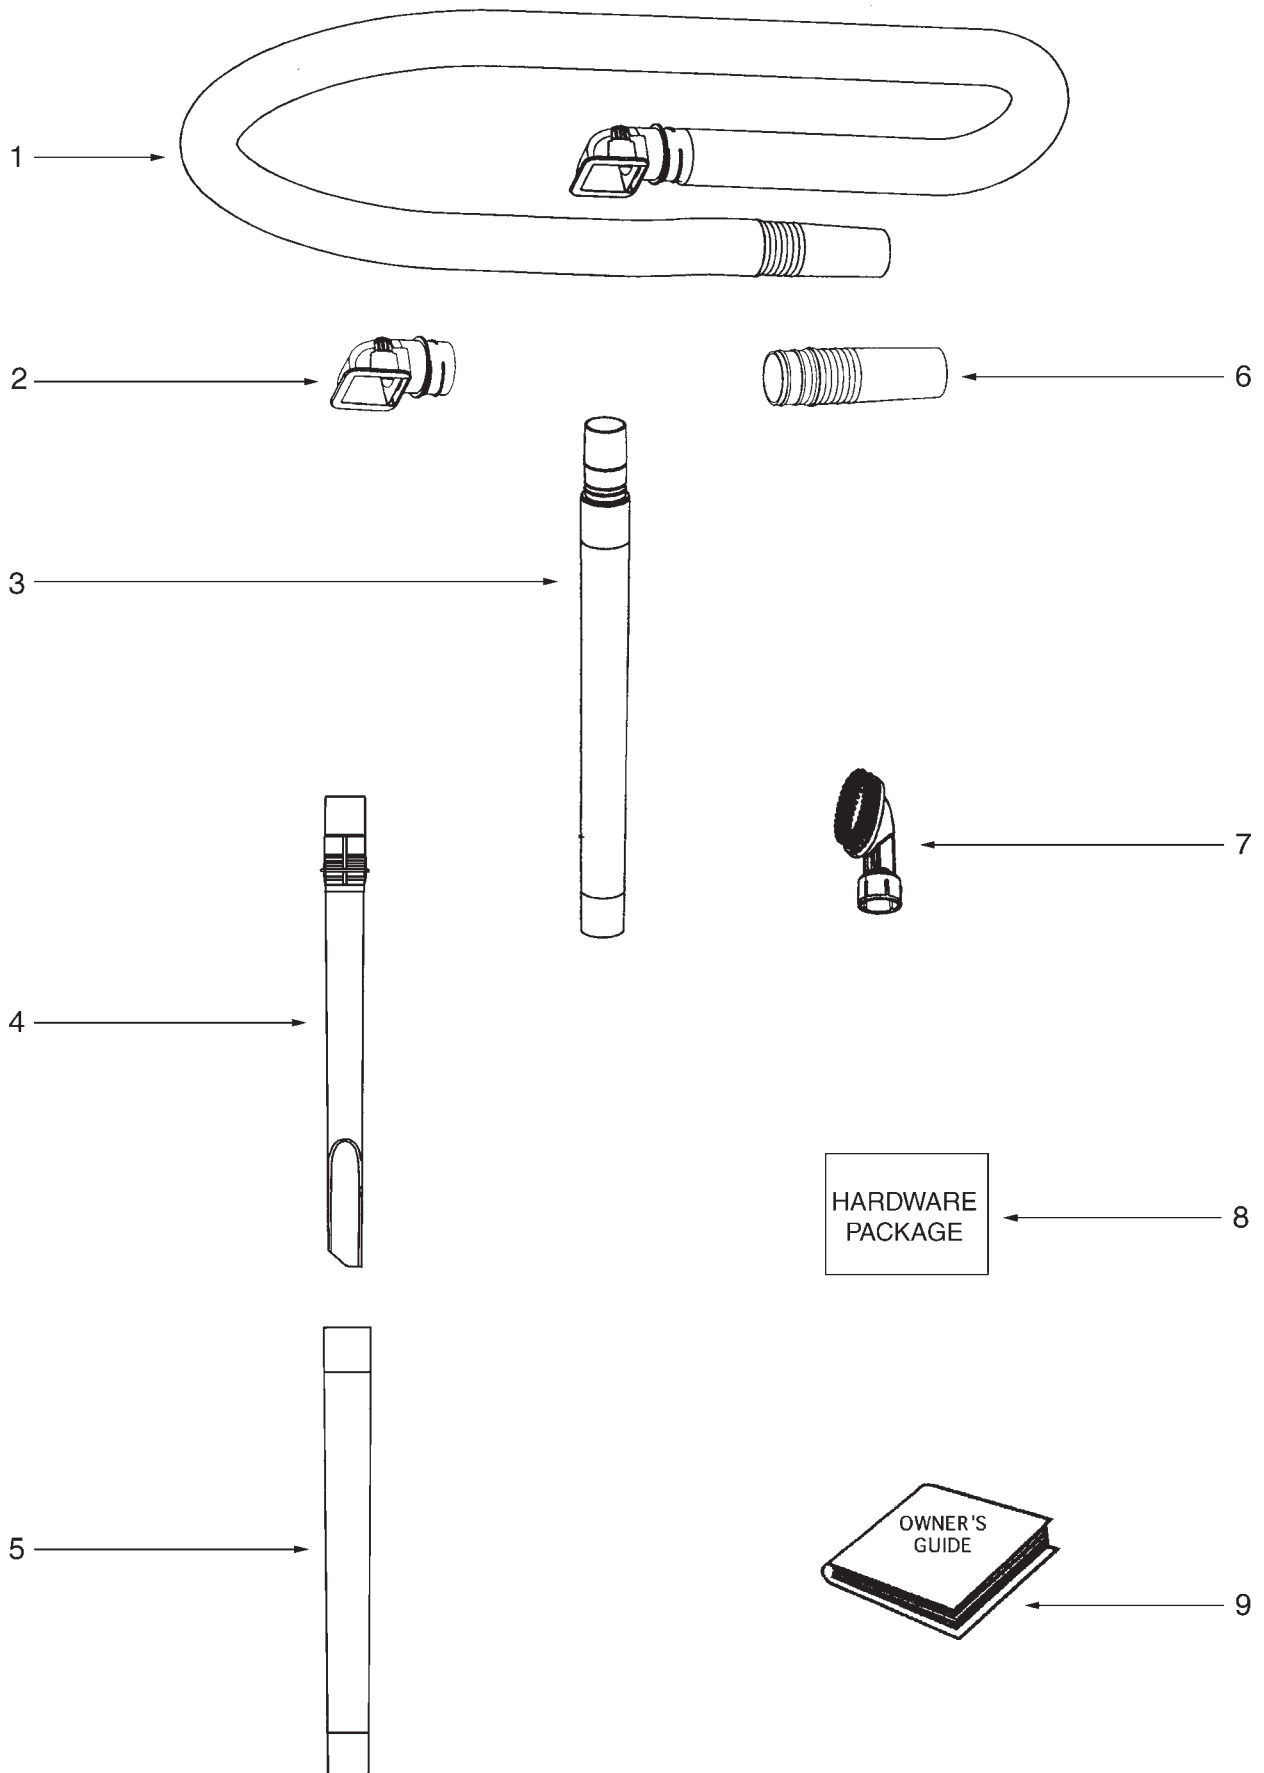

REPAIR PARTS LIST

Sanitaire Commercial Upright

SC5845A

SC5845A

1.	71466	BASE HOSE
2.	71447-119N	BASE ADAPTER
3.	73153	BASE FELT GASKET
4.	71448-355N	HEIGHT ADJUSTMENT KNOB
5.	61877-10	BASE ASSEMBLY*
6.	54943	SPRING - pkg of 10
7.	71446A-119N	WHEEL CARRIAGE
8.	71478	FRONT AXLE
9.	39173A-119N	FRONT WHEEL
10.	61120A	BELT - pkg of 2
11.	53238-27	SCREW - pkg of 10
12.	71726-119N	BASE HOSE CONNECTOR
13.	53238-44	SCREW - pkg of 10
14.	61878-19	HOOD ASSEMBLY
15.	71574	HANDLE RELEASE SPRING
16.	53238-27	SCREW - pkg of 10
17.	71487	CLAMP
18.	71457-355N	HANDLE RELEASE
19.	54432-1	RETAINING RING - pkg of 10
20.	72117-119N	REAR WHEEL
21.	73432	AXLE BUSHING
22.	38590A	REAR AXLE
23.	71741A	BELT CAP**
24.	71672A	BELT CAP GASKET
25.	62228-2	BRUSHROLL
26.		FURNITURE GUARD ON HOOD ASSEMBLY ONLY.
27.	38063	BELT GUARD

* INCLUDES ITEMS 18 & 25

** INCLUDES ITEMS 7 & 8

SC5845A

1a.	15596-355N	LEFT GRIP
1b.	15597-355N	RIGHT GRIP
2.	73175-1SV	HANDLE ASSEMBLY*
3.	71537-16	CYCLONE ASSEMBLY COMPLETE**
4.	61825	DUST CUP FILTER
5.	61864-1	DUST CUP ASSEMBLY
6.	28316-355N	CORD HOOK
7.	53238-44	SCREW - pkg of 10
8.	71479-355N	LATCH
9.	61866	LATCH SPRING - pkg of 5
10.	53238-27	SCREW - pkg of 10
11.		TOP COVER ON CYCLONE ASSEMBLY COMPLETE.
12.	71785-119N	CATCH
13.	61867	SPRING - pkg of 5
14.	71451-119N	CYCLONE
15.	71475	GASKET

* INCLUDES ITEMS 1 & 6

** INCLUDES ITEMS 8, 9, 10, 11, 12, 13, 14 & 15

SC5845A

- | | | |
|----|-------------|-------------------|
| 1. | 61865-4 | HOSE ASSEMBLY* |
| 2. | 71725-313N | HOSE ADAPTER |
| 3. | 71492A | NESTED WANDS** |
| 4. | 71956A-355N | CREVICE WAND |
| 5. | 71973-119N | OUTER WAND |
| 6. | 70559A-119N | HOSE COUPLING |
| 7. | 60990-2 | COMBINATION BRUSH |
| 8. | 72322 | HARDWARE PACKAGE |
| 9. | 73551 | OWNER'S GUIDE |