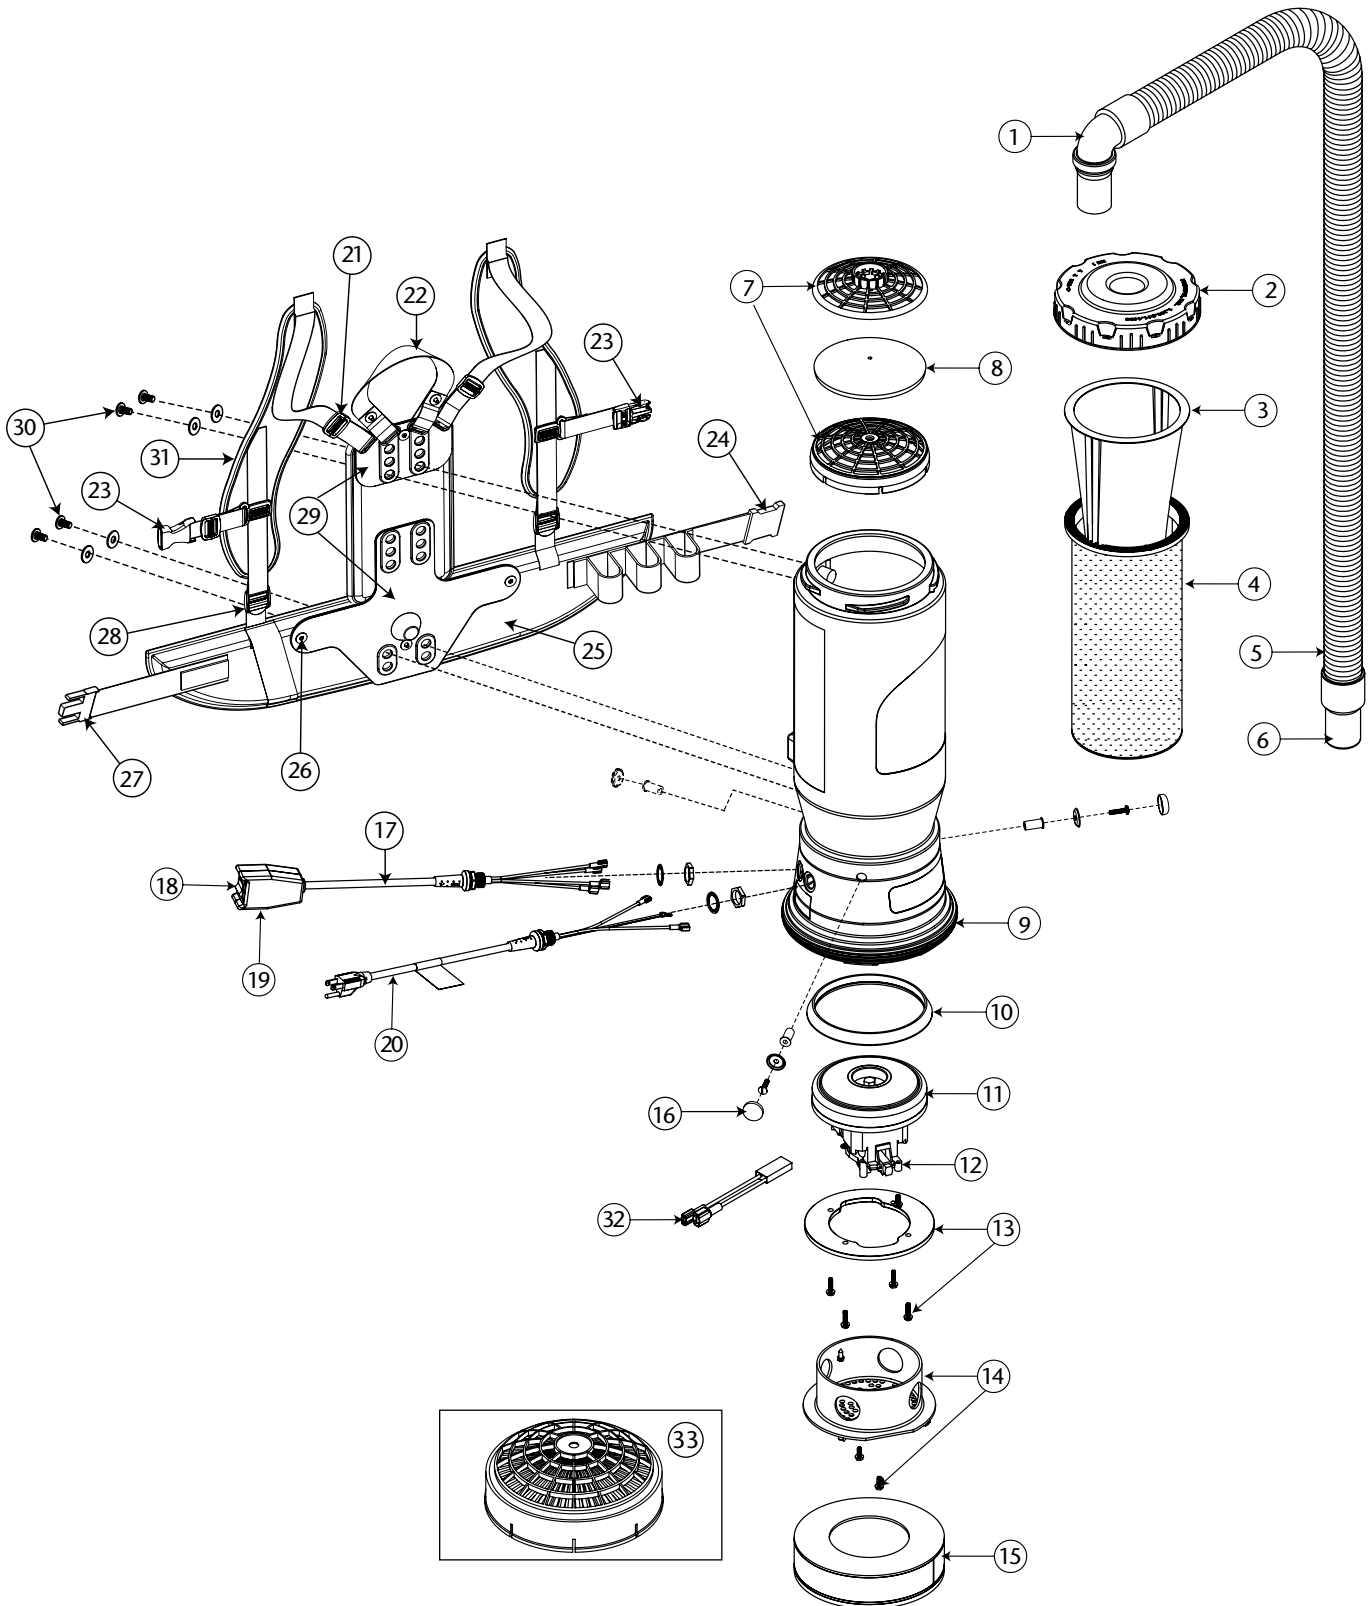

SUPER QUARTERVAC/ SUPER QUARTERVAC HEPA PARTS

SUPER QUARTERVAC/ SUPER QUARTERVAC HEPA PARTS

No.	Product Name	Qty
1	101928 Replacement Double Swivel Elbow Cuff (Black) 1½"	1 ea.
2	106073 Twist Cap (Purple)	1 ea.
3	100431 496 Sq. In. Intercept Micro Filter	10/pk
4	100564 Micro Cloth Filter	1 ea.
5	103048 Static-Dissipating Hose (Black) w/Cuffs 1½"	1 ea.
6	100694 Replacement Swivel Cuff (Black) 1½"	1 ea.
7	100030 Dome Filter w/Foam Media	1 ea.
8	100343 Foam Filter Media for Dome Filter	1 ea.
	101220 High Filtration Disk (optional)	2/pk
9	100586 Bottom Bumper	1 set
10	100014 Tetraseal	1 ea.
11	105162 Motor/Fan (120 V) w/Crimps (Domel)	1 ea.
	100379 Motor Ground Wire Clamp Set w/Screws	1 set
	100380 Motor Crimp Set: 5 Female, 3 Male, Ground Crimp Connector	1 set
12	105164 Carbon Brush Set (Domel Motor)	1 set
13	100335 Motor Compression Ring w/Screws	1 set
	100378 Compression Ring Screws: 4 Screws	1 set
14	105044 Motor Shroud Cover w/Screws: 2 Screws	1 set
15	105800 Sound Muffler	1 ea.
16	100368 Motor Mounting System Set: 3 Well Nuts, 3 Bolts, 3 Washers, 3 Covers	1 set
17	101714 Switch Cord w/Crimps	1 set
	101610 Switch Cord Assembly (includes: #18, 19, 20)	1 ea.
18	106066 On/Off Switch (must use with #106287)	1 ea.
	106287 Switch Box w/Velcro and Screws	1 ea.
19	101472 Switch Box w/Velcro and New Lamb Switch	1 set
20	100641 Power Cord (18" 14/3) Assembly	1 set
21	100358 Shoulder Strap Plastic Adjustment Buckle (Top)	1 ea.
22	101737 Carry Handle w/Rivet and Washer Set	1 set
23	103627 Sternum Strap Buckles (Latch and Keeper)	1 set
24	103963 Waist Belt Keeper	1 ea.
25	100359 Waist Belt (includes: #24, 27)	1 ea.
26	100375 Barrel Nut Connection Set for Backplate (Replacement)	1 set
27	100364 Waist Belt Latch	1 ea.
28	100357 Shoulder Strap Plastic Adjustment Buckle (Bottom)	1 ea.
29	105046 Backplate Assembly (includes: #26)	1 ea.
	100354 Strap Assembly Complete (includes: #21, 23, 24, 27, 28, 31)	1 set
	103166 Backplate System Complete (includes: #21, 22, 23, 24, 26, 27, 28, 29, 30, 31)	1 set
30	100716 Backplate (Black) Connection Set: 4 Screws w/Washers	1 set
31	100356 Shoulder Strap Assembly (includes: #21, 23, 28)	1 set
32	103476 Thermal Protector	1 ea.
33	106526 Replacement HEPA Dome Filter	1 ea.
	101678 50' Extension Cord (Not Shown)	1 ea.