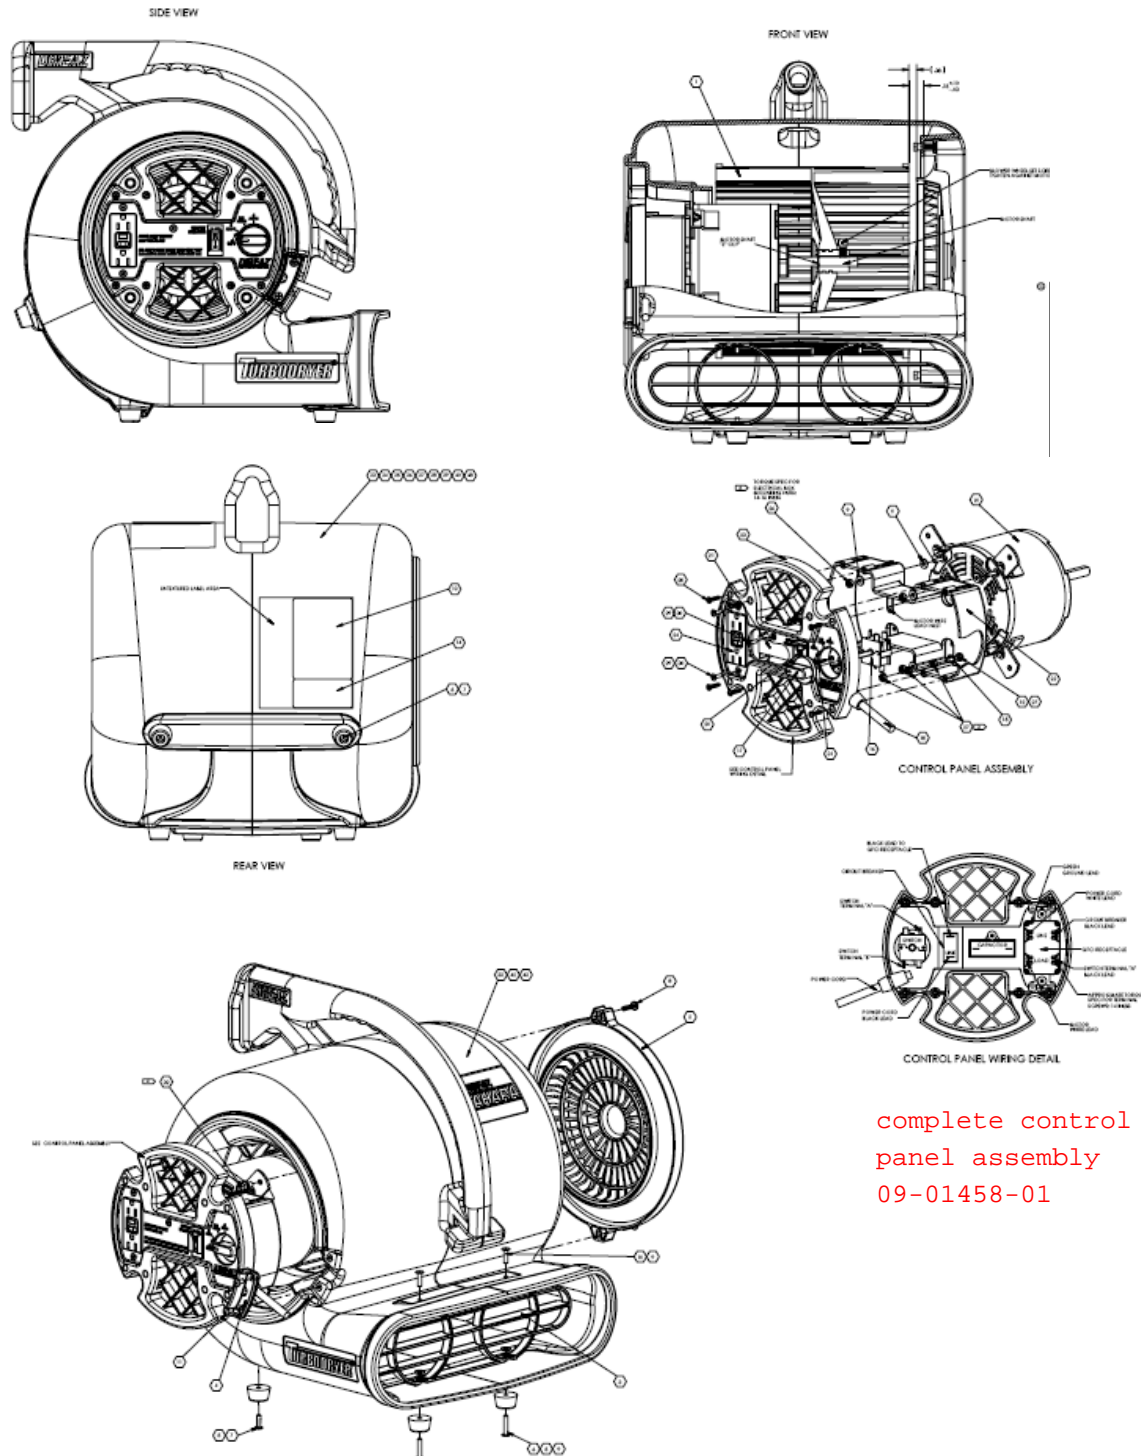

Sahara Pro X3 TurboDryer

(Models: F351, F351-BE, F351-BUR, F351-GRN, F351-PR, F351-SM, F351-SP, F351-US, F351-YEL)

Symbol Definition

- - multiple components to choose from for different models: voltage, size, color, etc.
- + - if you order this item, you may need to order additional items marked with same number of +'s in order to upgrade or complete repair

Find #	Part Description	Part #	Measure	Qty
	CONNECTOR - QC .250 FEM 90° FULLY INSUL 16/14 GA	02-00133	Ea.	3
	CONNECTOR - PIGGYBACK .250 18/14 GA	02-00134	Ea.	1
	CONNECTOR - RING #10 INSUL 14/16 GA	02-00516	Ea.	1
24	RECEPTACLE - COMMERCIAL 15A W/ GFCI	02-01472	Ea.	1
20	CIRCUIT BREAKER - 12A W/ SWITCH	02-01473	Ea.	1
	CONNECTOR - SPRING SPADE #8 INSUL GRIP 16/14 GA	02-01475	Ea.	3
19	MOTOR ASSY - 115V 1/3 HP 1000RPM 3SPD SAHARA	02-01488	Ea.	1
16	SWITCH - ROTORY 3 SPD SAHARA PRO X3/HD	02-01491	Ea.	1
44	CABLE TIE - 4" NYLON	03-00012	Ea.	2
9	WASHER - 3/16 RIVET.19 ID X .47 OD X .05 ZP	03-00013	Ea.	12
26	NUT - 8-32 NYLOC THIN ZP	03-00015	Ea.	4
10	RIVET - 3/16 X 1/2 AL/AL BLK ANOD	03-00030	Ea.	2
6	RIVET- 3/16 BLK ANODIZE LONG AAP 6-12	03-00032	Ea.	2
27	NUT - #10-24 W/STAR WASHER ZP	03-00038	Ea.	4
	NUT - #10-24 HEX INSERT AL	03-00089	Ea.	4
12	SCREW- #10-24 X 1" HWH SER ZP	03-00093	Ea.	1
32	SCREW- 1/4-20 X 3/8 HWH NYLOC ZP	03-00105	Ea.	4
	INSERT- 1/4-20 X .50 X .50 HH AL	03-00106	Ea.	4
5	FOOT - ROUND 3/16 ID X 1.25 OD X 5/8 RUBBER BLK	03-00131	Ea.	6
7	RIVET - 3/16 X 5/8 TRI FOLD AL/AL	03-00204	Ea.	4
28	SCREW - #6 X 7/8 PHP ZP	03-01003	Ea.	8
29	WASHER - RIVET .16 ID X .43 OD X .06 AL	03-01333	Ea.	3
11	SCREW - #10-24 X 3/8 PHIL PH ZP	03-01359	Ea.	2
30	RIVET - 5/32 X 1/2 AL/AL BLK ANOD	03-01367	Ea.	3
17	KNOB - 1.38 OB BAR 6.0 X 4.5MM D SHAFT RUBBER	03-01508	Ea.	1
8	SCREW - #10-24 x 3/4 PHP ZP BLK	03-01510	Ea.	2
31	SCREW - #4 X 5/8 CH PHIL ZP	03-01511	Ea.	2
15	WASHER - #10 ANSI EXTERNAL TOOTH ZP	03-01532	Ea.	1
46	BAG - 23 X 48 X 17 POLY 1.5 MIL	06-00045	Ea.	1
45	BOX - 18.3 X 17.0 X 18.8 323DW HH48 RSC PLAIN	06-01473	Ea.	1
47	MANUAL - OWNERS 115V SAHARA PRO X3 W/07-00419	07-01537	Ea.	1
21	CAPACITOR ASSY - 5MFD 375V BOX	09-00012	Ea.	1
1	BLOWER WHEEL ASSY - CENTRIFRUGAL 9.62 OD X 9.53	S137	Ea.	1
18	POWER CORD ASSY - 14/3 SJTW 5-15P 25FT SAHARA	09-01476	Ea.	1
33	HOUSING - POLETHYLENE FISHER BLU SAHARA	09-01481S	Ea.	1
34	HOUSING - POLETHYLENE TEAL GRN SAHARA (SM)	09-01481-01S	Ea.	1
35	HOUSING - POLETHYLENE TURF GRN SAHARA (SP)	09-01481-02S	Ea.	1
36	HOUSING - POLETHYLENE BRIGHT YELLOW SAHARA	09-01481-03S	Ea.	1
37	HOUSING - POLETHYLENE BURGANDY RED SAHARA	09-01481-04S	Ea.	1
38	HOUSING - POLETHYLENE ECONO BLK SAHARA	09-01481-05S	Ea.	1
48	HOUSING - POLETHYLENE REIN ORANGE SAHARA	09-01481-06S	Ea.	1
39	HOUSING - POLETHYLENE PEARL RED SAHARA	09-01481-07S	Ea.	1
40	HOUSING - POLETHYLENE BRIGHT RED SAHARA	09-01481-08S	Ea.	1
3	GRILL - SNOUT ABS BLK SAHARA	09-01483	Ea.	1
22	ELECTRICAL BOX - 5V ABS SAHARA	09-01484	Ea.	1
23	COVER - CONTROL PANEL 5V ABS BLK W/PRINTING	09-01485-01	Ea.	1
4	SUPPORT - POWER CORD ABS BLK SUPPORT	09-01487	Ea.	1
25	WIRING HARNESS - 115V SAHARA PRO X3	09-01488	Ea.	1
2	VENTURI INLET GRILL ASSY - SAHARA	09-01492	Ea.	1

SAHARA Pro X 3 PICTORIAL DRAWING

complete control
panel assembly
09-01458-01