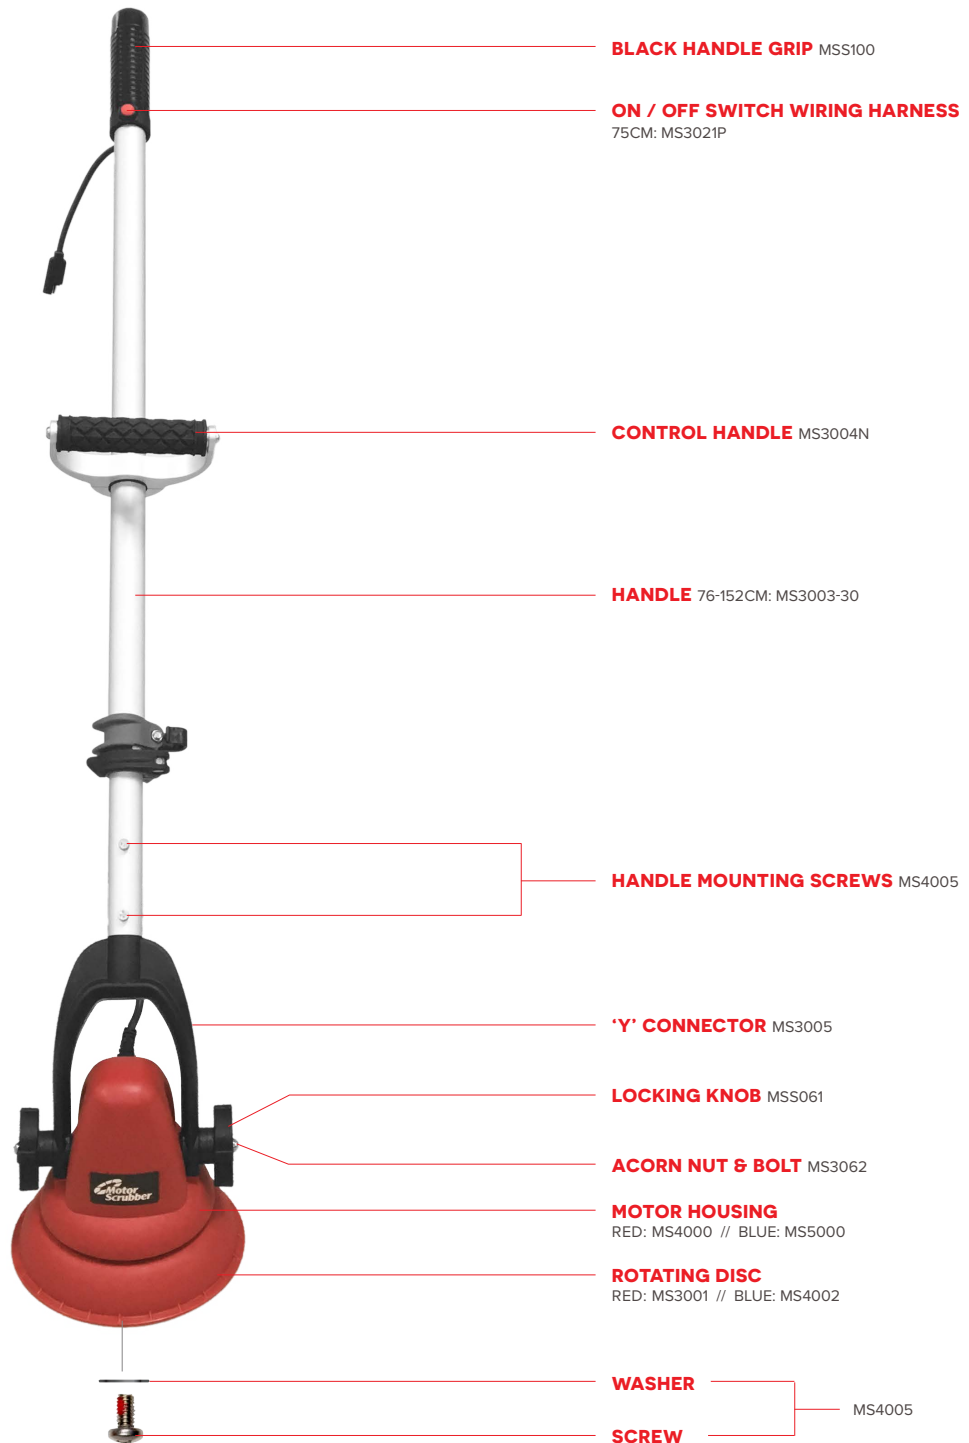

MOTORSCRUBBER PARTS DIAGRAM

MS2000M

MOTORSCRUBBER PARTS DIAGRAM

MS2000L