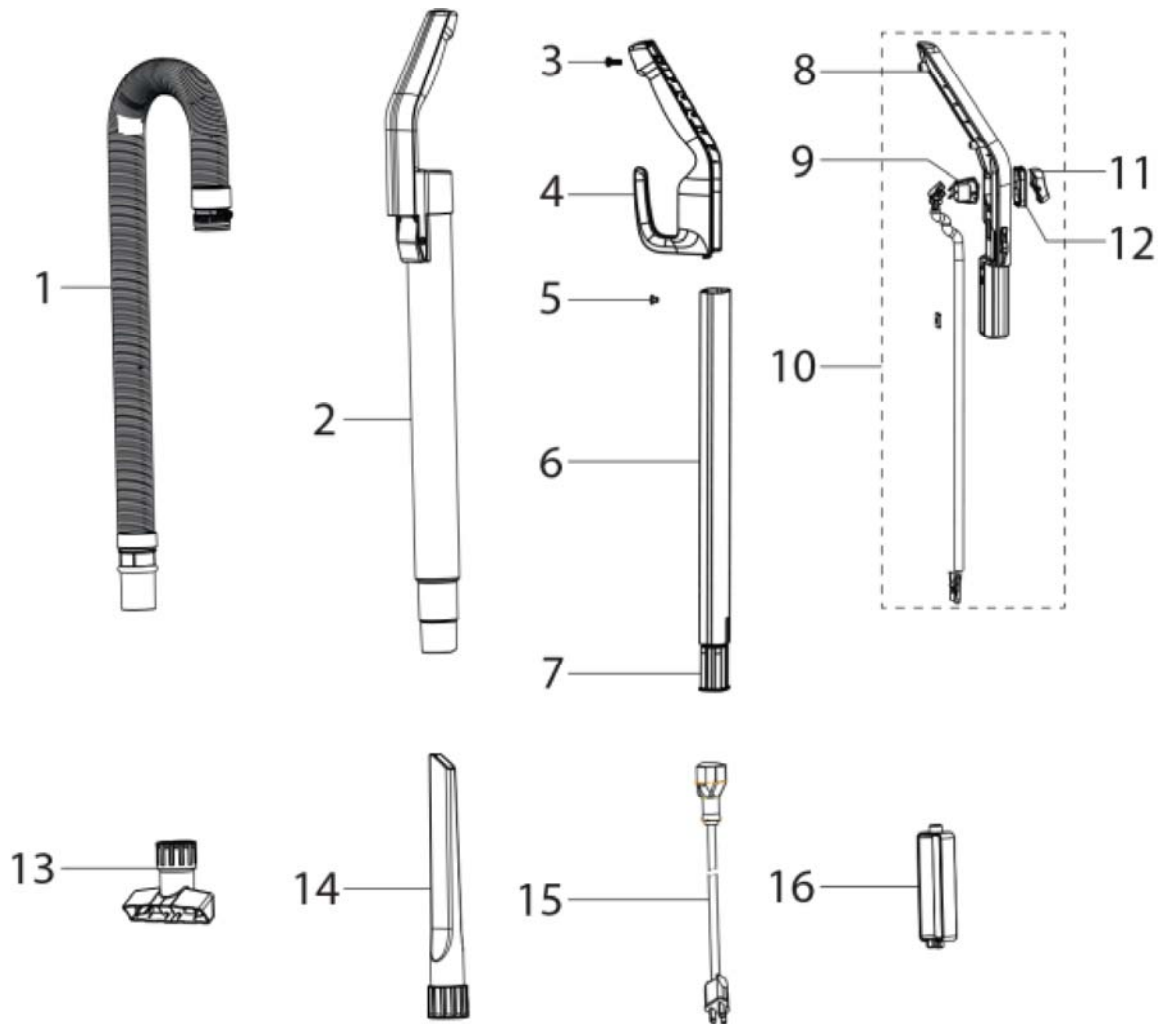

Accessories & Handle - SC5500A

Accessories & Handle - SC5500A

Ref #	Part	Description	Comments	Qty
1	A07535101	Hose Assembly		
2	A03787701	Wand Assy		
3	16219-4			
4	A03784501	Handle grip		
5	16219-11			
6	A03785201	Tube - Handle		
7	A03786901	Plug - Handle		
8	A03783401	Cover - Handle		
9	A03785101	Switch		
10	A07521301	Handle Cover Assembly		
11	A03784901	Cap - Switch Button		
12	A03868301	Frame - Switch Button		
13	A07514801	Square Brush Assembly		
14	A03802701	Crevice Tool		
15	A05944001	Cord - Commercial Ext		
16	A03840301	Cord Lock		

Main Body - SC5500A

Main Body - SC5500A

Ref #	Part	Description	Comments	Qty
1	68104	Sanitarie Style RL Premiu		
2	A07522601	Front Cover Assembly		
3	A03800301	Dust Bag Release Button		
4	A03801001	Upper Body Cover		
5	16219-4			
6	A03800101	Cover - DB Release Button		
7	A03801301	Gasket - Door Release		
8	A03801701	Gasket - Body Cover Upper		
9	A03801801	Gasket - Body Cover Lower		
10	A03800801	Protector - No Bag		
11	A03800601	Bracket - Dust Bag		
12	16219-4			
13	A03802601	Hose Retainer Ring		
14	A08700501			
15	16219-4			
16	A03837801	Cord Cover Inside Body		
17	A03831201	Pre-Motor Foam		
18	16219-4			
19	A03831101	Frame - Foam Filter		
20	A03828201	Front Cover - Upper Body		
21	A03828301	Upper Body Release Button		
22	17373-1			
23	A07531801	Lower Jumper Harness		
24	16219-4			
25	A07531701	Handle Socket Harness Ass		
26	A07544101	Ground Wire Assy		
27	A04944001	Gasket - Ground Lead		
28	A03868401	Clamp - Cord		
29	A07521601	Back Cover Assembly		
30	16219-4			
31	A03802801	Plastic Clip		
32	A06032701	Inlet Sealing Overmold		
33	A03828401	Upper Body Lock Rod		
34	A03834401	Back Cover - Upper Body		
35	16219-1	SCREW PACKAGE		
36	16219-10			
37	16219-4			
38	A03802301	Carry Handle		
39	54943-13			
40	A03802501	Cord Hook		
41	A03868601	Power Cord Sleeve		
42	A03871801	Power Cord		
43	A03840301	Cord Lock		
44	A05944001	Cord - Commercial Ext		