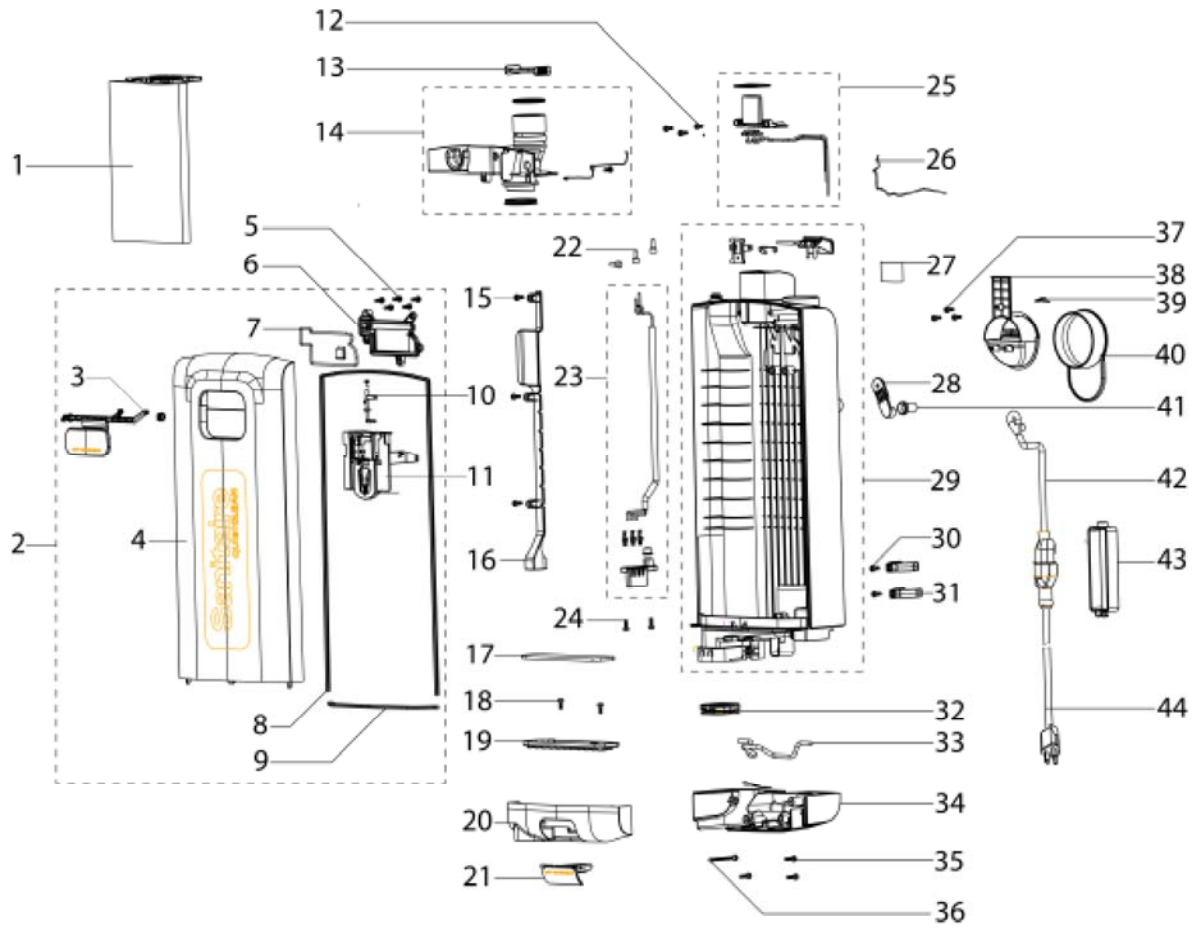

Accessories & Handle - SC5500A

Accessories & Handle - SC5500A

Ref #	Part	Description	Comments	Qty
1	A07535101	Hose Assembly		
2	A03787701	Wand Assy		
3	16219-4			
4	A03784501	Handle grip		
5	16219-11			
6	A03785201	Tube - Handle		
7	A03786901	Plug - Handle		
8	A03783401	Cover - Handle		
9	A03785101	Switch		
10	A07521301	Handle Cover Assembly		
11	A03784901	Cap - Switch Button		
12	A03868301	Frame - Switch Button		
13	A07514801	Square Brush Assembly		
14	A03802701	Crevice Tool		
15	A05944001	Cord - Commercial Ext		
16	A03840301	Cord Lock		

Main Body - SC5500A

Main Body - SC5500A

Ref #	Part	Description	Comments	Qty
1	68104	Sanitarie Style RL Premiu		
2	A07522601	Front Cover Assembly		
3	A03800301	Dust Bag Release Button		
4	A03801001	Upper Body Cover		
5	16219-4			
6	A03800101	Cover - DB Release Button		
7	A03801301	Gasket - Door Release		
8	A03801701	Gasket - Body Cover Upper		
9	A03801801	Gasket - Body Cover Lower		
10	A03800801	Protector - No Bag		
11	A03800601	Bracket - Dust Bag		
12	16219-4			
13	A03802601	Hose Retainer Ring		
14	A08700501			
15	16219-4			
16	A03837801	Cord Cover Inside Body		
17	A03831201	Pre-Motor Foam		
18	16219-4			
19	A03831101	Frame - Foam Filter		
20	A03828201	Front Cover - Upper Body		
21	A03828301	Upper Body Release Button		
22	17373-1			
23	A07531801	Lower Jumper Harness		
24	16219-4			
25	A07531701	Handle Socket Harness Ass		
26	A07544101	Ground Wire Assy		
27	A04944001	Gasket - Ground Lead		
28	A03868401	Clamp - Cord		
29	A07521601	Back Cover Assembly		
30	16219-4			
31	A03802801	Plastic Clip		
32	A06032701	Inlet Sealing Overmold		
33	A03828401	Upper Body Lock Rod		
34	A03834401	Back Cover - Upper Body		
35	16219-1	SCREW PACKAGE		
36	16219-10			
37	16219-4			
38	A03802301	Carry Handle		
39	54943-13			
40	A03802501	Cord Hook		
41	A03868601	Power Cord Sleeve		
42	A03871801	Power Cord		
43	A03840301	Cord Lock		
44	A05944001	Cord - Commercial Ext		