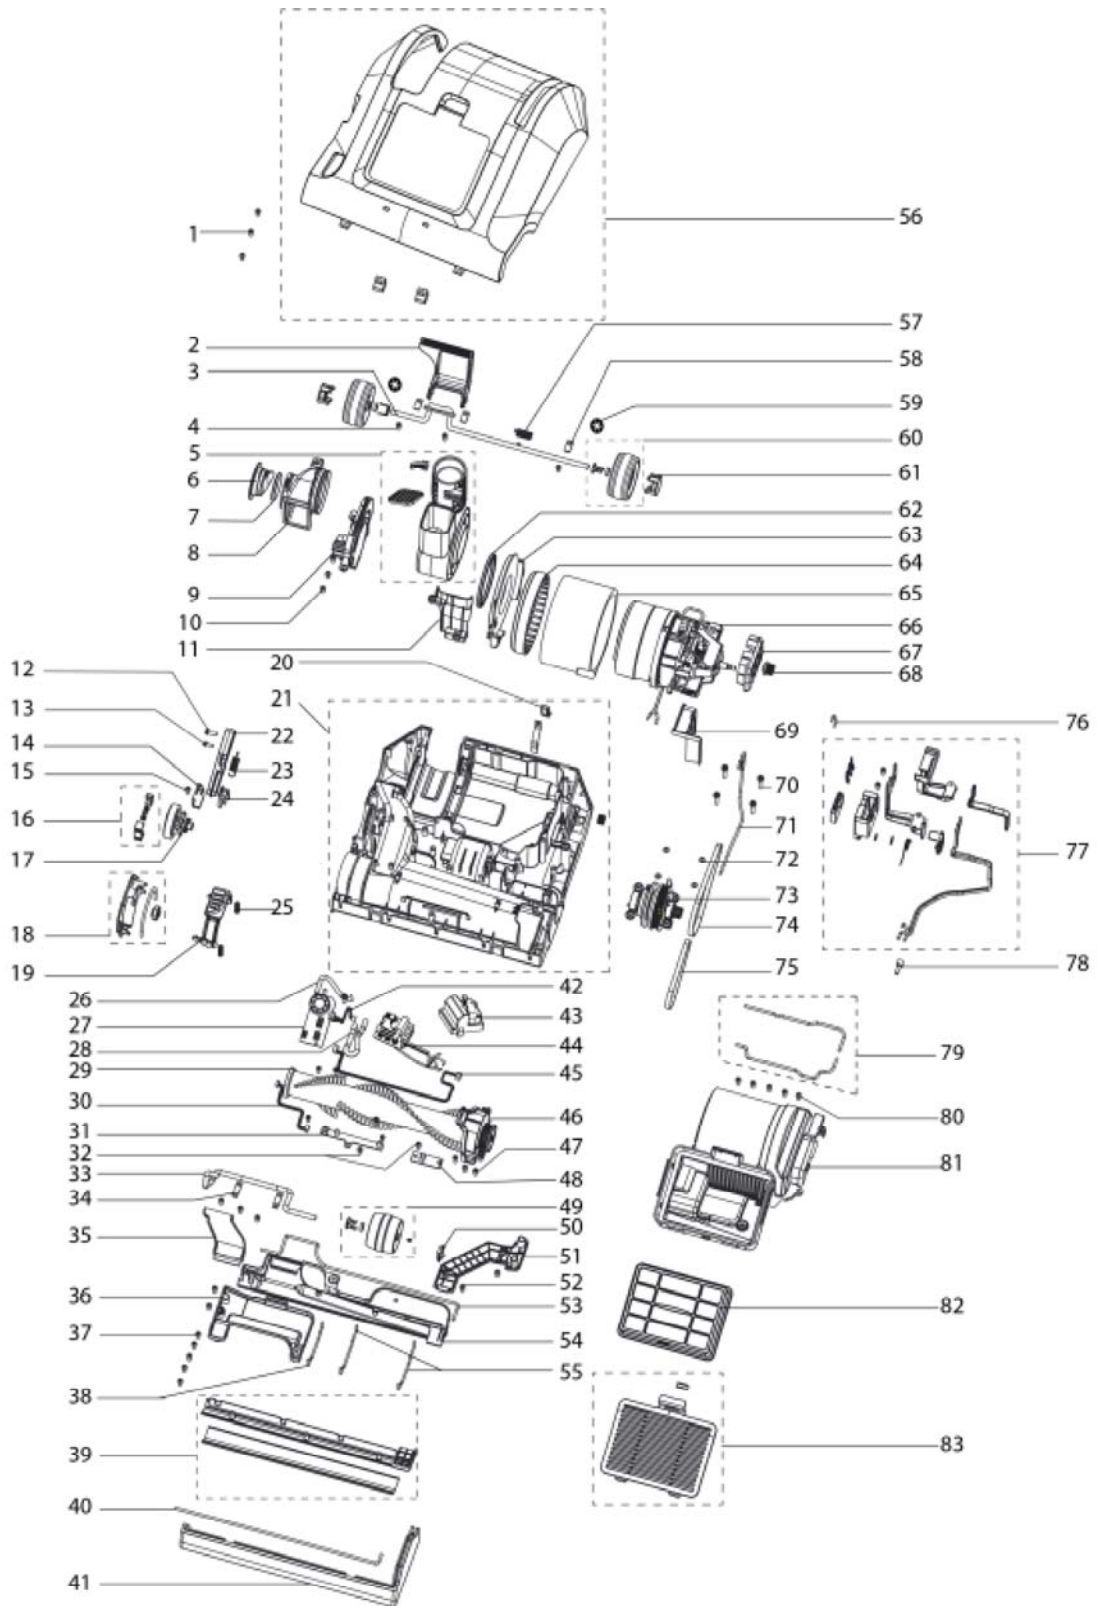

Nozzle - SC5500A

Nozzle - SC5500A

Ref #	Part	Description	Comments	Qty
1	16219-12			
2	A03836401	Pedal - Handle Release		
3	A03836201	Wheel Axle - Rear		
4	16219-4			
5	A07497401	Swivel Assembly		
6	A03841301	Cover - Clean Out		
7	A04650601	Gasket - Clean Out Cover		
8	A03843301	Connector - Air Channel		
9	A03834301	Bracket - Swivel Connecto		
10	16219-4			
11	A03834501	Cover - Swivel Bracket		
12	16219-8			
13	16219-7			
14	A04650501	Clamp - Height Adj Knob		
15	16219-4			
16	A07531601	Hgt Adjust Reset		
17	A03841001	Knob - Height Adjust		
18	A07495201	Brushroll Bearing & Cvr A		
19	A03840401	Button - BR Release		
20	A03835301	Limiter - Motor Location		
21	A07503501	Base Assembly		
22	A04944301	Rod - Push		
23	54943-11			
24	A03841201	Guard - Side Furniture		
25	54943-10			
26	A03844701	Tube - Pressure Sensor		
27	A03834601	PCB - Drive Board		
28	A04965901	Tube - Cooling		
29	17369-1	Brushroll Assembly - Cart		
30	A03834001	Wire - LED		
31	A04944701	PCB - LED		
32	16219-5			
33	A03841901	Shaft - Height Adjust		
34	53201-3			
35	A03843101	Cover - Air Channel		
36	A03841801	Cover - Height Adj Shaft		
37	16219-1	SCREW PACKAGE		
38	A04945001	Wire - Cord Saver 2		
39	A07496801	Soleplate Assembly		
40	A04966301	Gasket - Front soleplate		
41	A03841101	Guard - Front Furniture		
42	A03830901	Wire - Low Voltage		
43	A04654401	PCB Cover		
44	A07511201	Main PCB Assembly		
45	A04654301	Wire - Hall Sensor Signal		
46	A03844801	Brushroll Gear Assy		
47	16219-6			
48	A03844501	PCB - Hall Sensor		
49	A07496401	Front Wheel Assembly		
50	A04944501	Block - Front Wheel		
51	A03843501	Cover - Nozzle Wire		
52	16219-4			
53	A04966401	Gasket - Rear Soleplate		
54	A04945101	Rear Cover - Soleplate		
55	A03843001	Wire - Cord Saver 1		
56	A07511801	Hood Assembly		
57	A03836601	Spring - Rear Wheel Axle		
58	53201-4			
59	A03837101	Clip - Rear Wheel		
60	A07531301	Rear Wheel Assembly		
61	A03836901	Cover - Rear Wheel		
62	A03833501	Gasket - Motor Bracket		
63	A03833401	Bracket - Motor