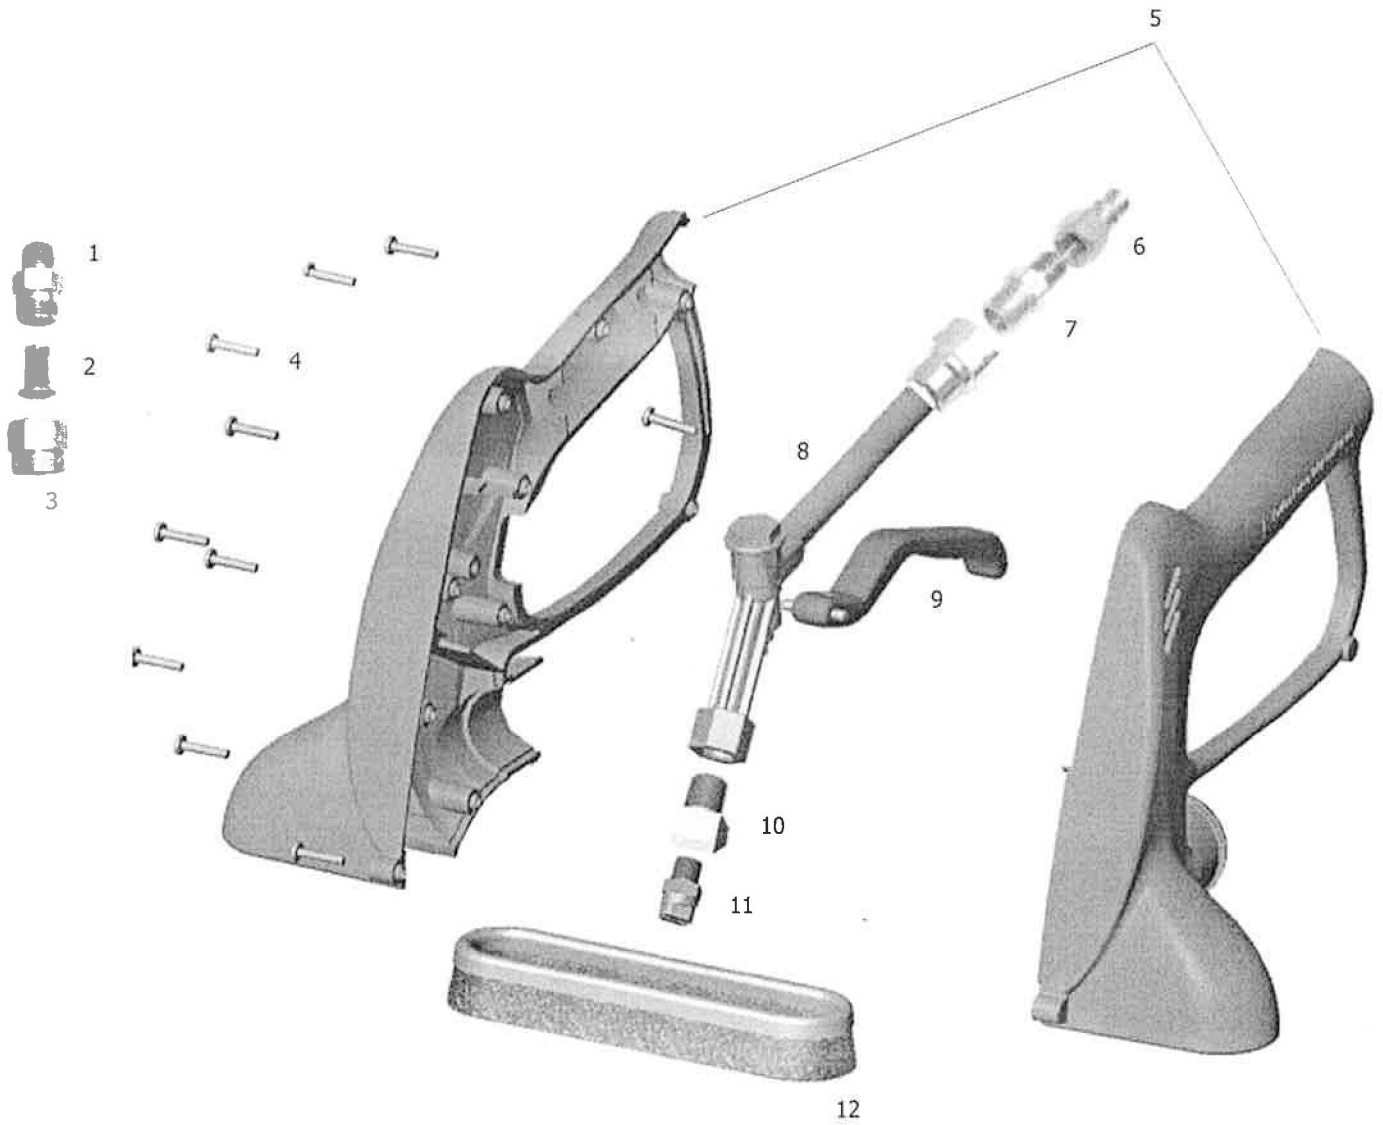

## Cobra Detail Tool

<b>ITEM</b>	<b>PART No</b>	<b>DESCRIPTION</b>
1	540	Filter Body
2	539	Filter Screen
3	538	Adaptor
4	554	Screw, machine
5	546	Housing set, black
6	45	Quick Disconnect, 1/4 mpt
7	548	Nipple, reducer
8	550	Valve, complete
9	549	Trigger handle
10	551	Adaptor
11	551A	Spray tip, S/S size 0502
12	553	Brush insert